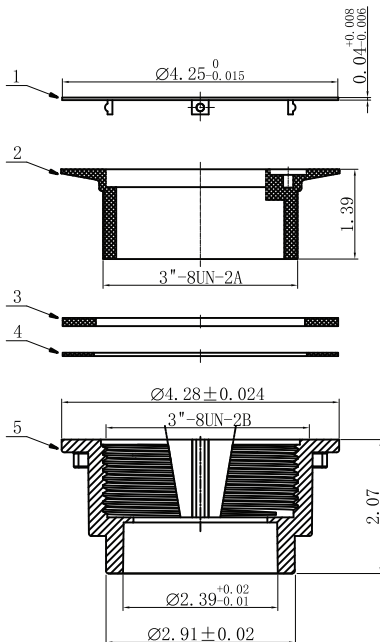

SHOWER DRAIN

TECHNICAL DATA

DESCRIPTION:

- Durable PVC White
- Solvent Weld over 2" Sch.40 DWV Pipe.
- Snap in Stainless Steel Strainer.

PART#
SD-GLU-SNAP

DESCRIPTION
PLASTIC GLUE ON SHOWER DRAIN
2" W/SNAP IN STRAINER

Country of origin: China

ROUGH IN DRAWING

5	Lower body of floor drain	PVC	1
4	Paper washer	paper	1
3	Large washer	NBR	1
2	Floor drain upper body	PVC	1
1	101PNC square mesh cover	SS430	1
NO.	NAME	REMARK	QTY

ALL DIMENSIONS SHOWN ARE NOMINAL